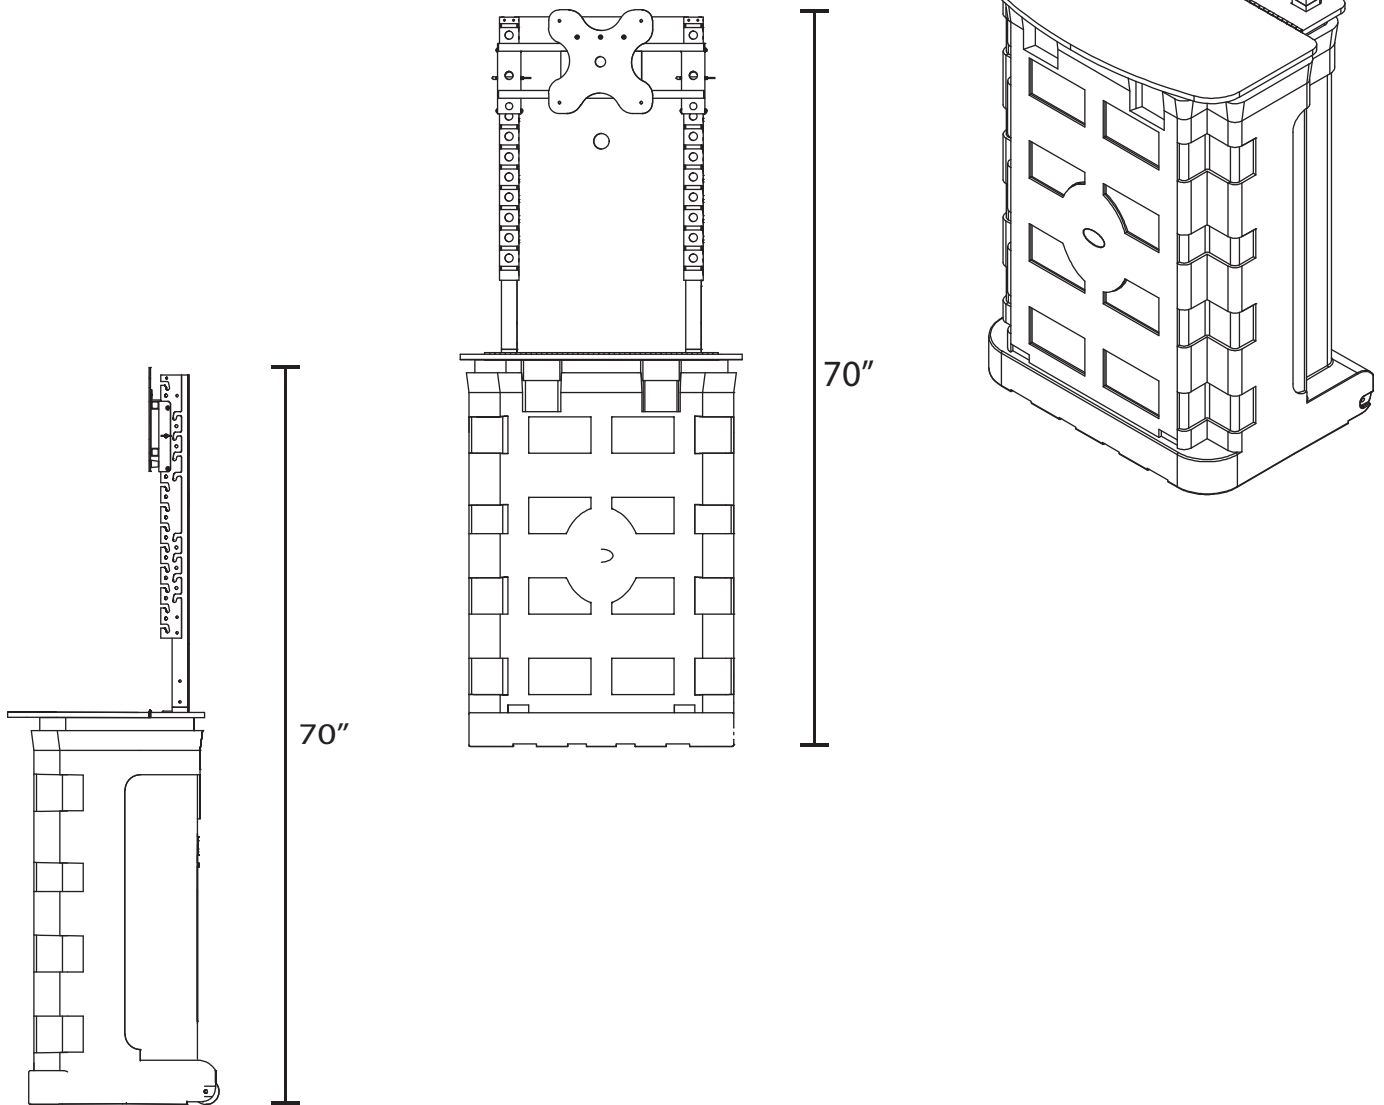

TADD

INNOVATIONS

Set Up Made Simple

18."

2.5" Non skid Rubber Wheels

39.75"
Height

Unit Weight 70 lbs without Flat Screen
Shipping carton dimensions: 26.5" x 19" x 40.5"
Maximum Flat Screen Size to store in case:
23" wide x 36" long x 4.25" deep

TADD T-pod
Unit Dimensions
Closed Position

TADD

INNOVATIONS

Set Up Made Simple

Unit Weight 70 lbs without Flat Screen.
Shipping carton dimensions: 26.5" x 19" x 40.5"
Maximum Flat Screen Size to store in case:
23" wide x 36" long x 4.25" deep

TADD T-pod
Unit Dimensions
Open Position