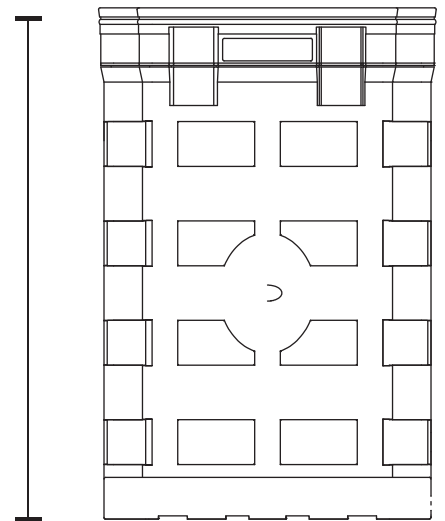

TADD

INNOVATIONS

Set Up Made Simple

18."

2.5" Non skid Rubber Wheels

39.75"
Height

Unit Weight 70 lbs without Flat Screen
Shipping carton dimensions: 26.5" x 19" x 40.5"
Maximum Flat Screen Size to store in case:
23" wide x 36" long x 4.25" deep

TADD T-pod
Unit Dimensions
Closed Position

TADD

INNOVATIONS

Set Up Made Simple

Unit Weight 70 lbs without Flat Screen.
Shipping carton dimensions: 26.5" x 19" x 40.5"
Maximum Flat Screen Size to store in case:
23" wide x 36" long x 4.25" deep

TADD T-pod
Unit Dimensions
Open Position