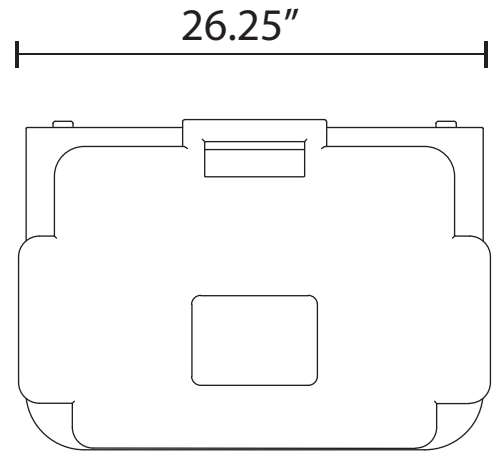

TADD

INNOVATIONS

Set Up Made Simple

18."

2.5" Non skid Rubber Wheels

39.75"
Height

Unit Weight 70 lbs without Flat Screen
Shipping carton dimensions: 26.5" x 19" x 40.5"
Maximum Flat Screen Size to store in case:
23" wide x 36" long x 4.25" deep

TADD T-pod
Unit Dimensions
Closed Position

TADD

INNOVATIONS

Set Up Made Simple

Unit Weight 70 lbs without Flat Screen.
Shipping carton dimensions: 26.5" x 19" x 40.5"
Maximum Flat Screen Size to store in case:
23" wide x 36" long x 4.25" deep

TADD T-pod
Unit Dimensions
Open Position