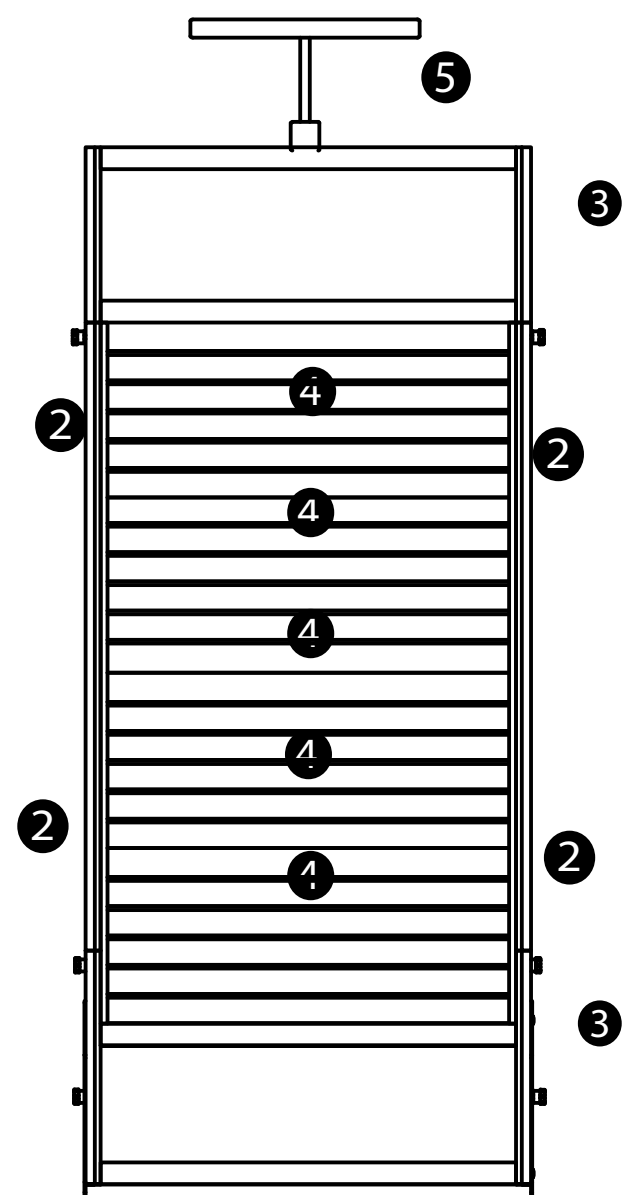

TADD

INNOVATIONS
Display Products

Medium Slat Wall **FS** Floor Stand

- ① 2 leg bases
- ② 4 - 31" insert poles with twist and tighten knobs
- ③ 1 Top and 1 Bottom H frame
- ④ 5 Slat wall Panels 12" x 33" Choice of White, Black or Gray
- ⑤ LED Light for Top
- ⑥ Accessory bag for loose items
- ⑦ Set up Direction Booklet
- ⑧ 1 Small Roto molded cases

Accessory Bag

Set Up Instructions

Case may be different than shown