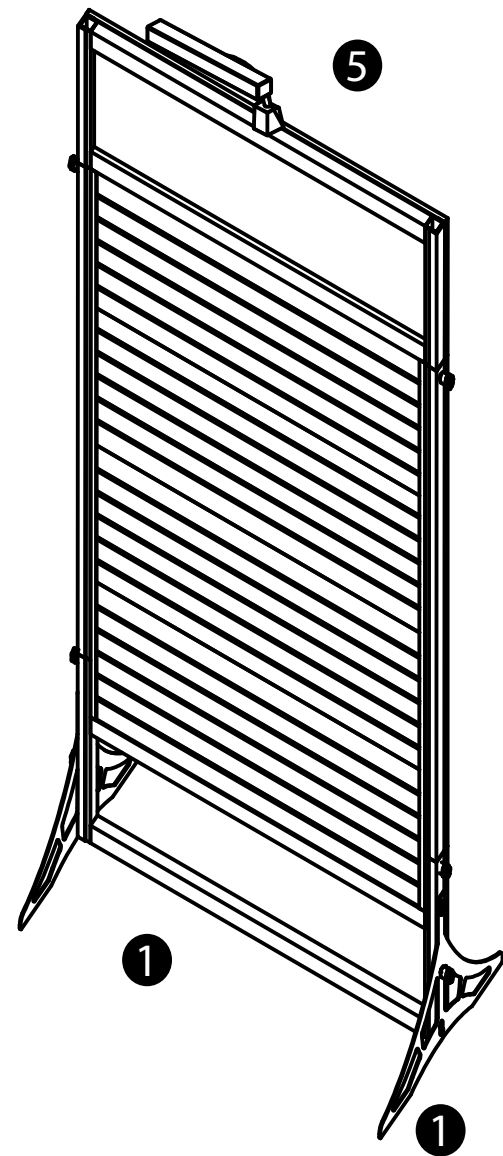

TADD

INNOVATIONS
Display Products

Medium Slat Wall **FS** Floor Stand

- ① 2 leg bases
- ② 4 - 31" insert poles with twist and tighten knobs
- ③ 1 Top and 1 Bottom H frame
- ④ 5 Slat wall Panels 12" x 33" Choice of White, Black or Gray
- ⑤ LED Light for Top
- ⑥ Accessory bag for loose items
- ⑦ Set up Direction Booklet
- ⑧ 1 Small Roto molded cases

Accessory Bag

Set Up Instructions

Case may be different than shown