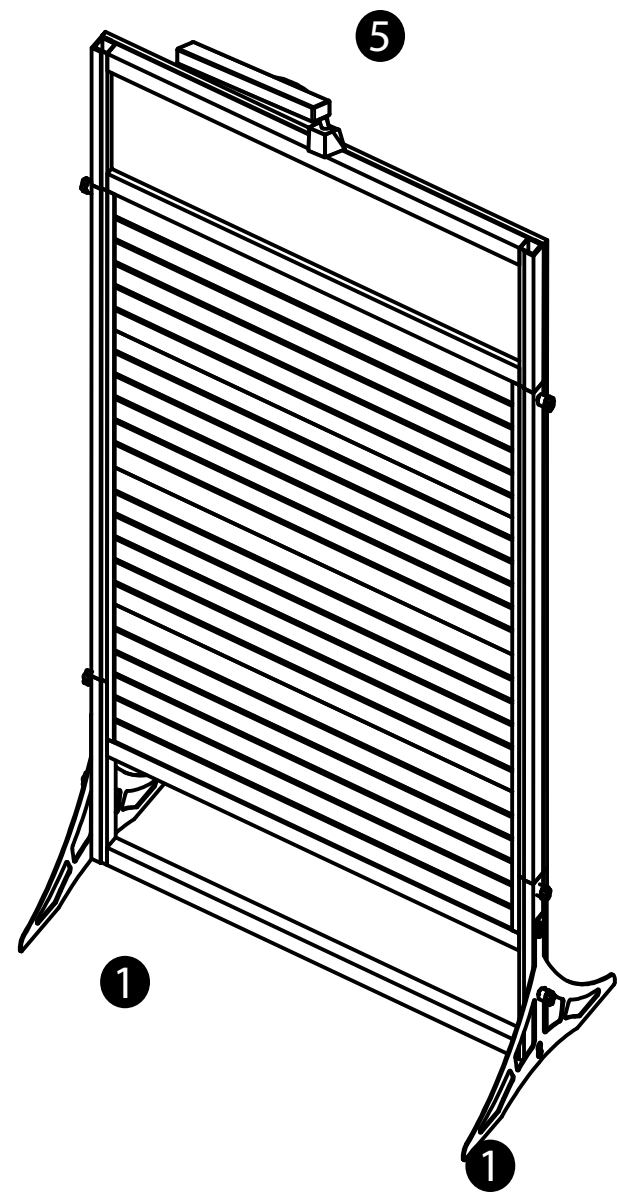

TADD

INNOVATIONS
Display Products

Large Slat Wall FS Floor Stand

- ① 2 leg bases
- ② 4 - 31" insert poles with twist and tighten knobs
- ③ 1 Top and 1 Bottom H frame
- ④ 5 Slat Wall Panels 12" x 46" Choice of White, Black or Gray
- ⑤ LED Light for Top
- ⑥ Accessory bag for loose items
- ⑦ Set up Direction Booklet
- ⑧ 1 Small Roto molded cases