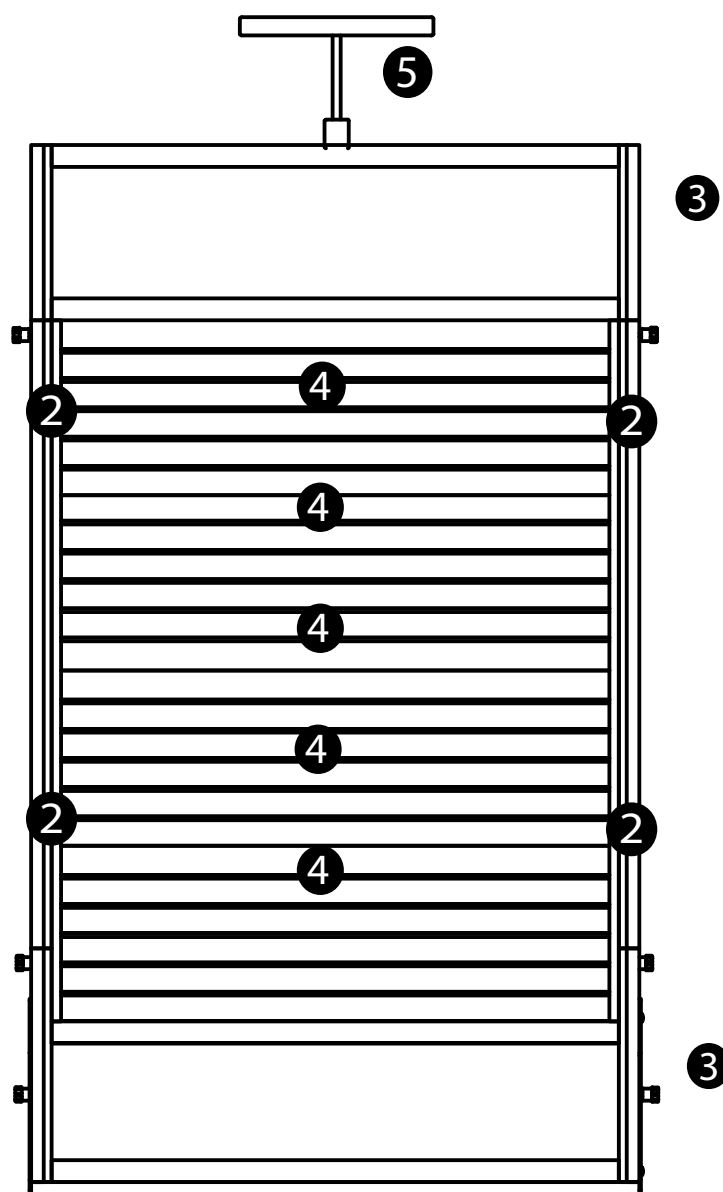

TADD

INNOVATIONS
Display Products

Large Slat Wall FS Floor Stand

- ① 2 leg bases
- ② 4 - 31" insert poles with twist and tighten knobs
- ③ 1 Top and 1 Bottom H frame
- ④ 5 Slat Wall Panels 12" x 46" Choice of White, Black or Gray
- ⑤ LED Light for Top
- ⑥ Accessory bag for loose items
- ⑦ Set up Direction Booklet
- ⑧ 1 Small Roto molded cases

Accessory Bag

Set Up Instructions

⑧

Case may be different than shown